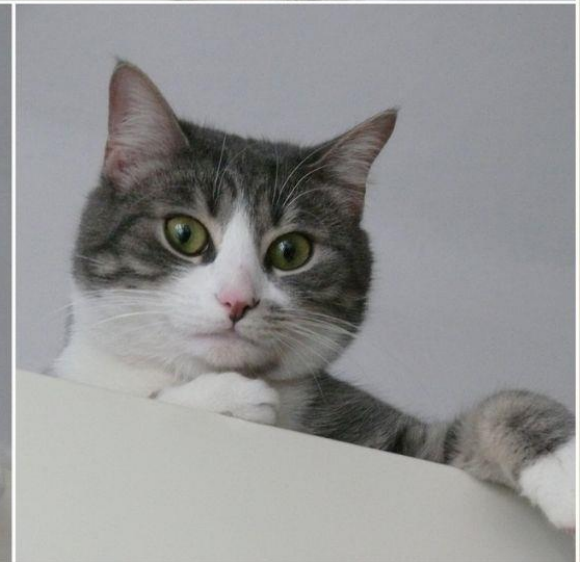

GEN

L	M	M	G	V	S	D
				01	02	03
04	05	06	07	08	09	10
11	12	13	14	15	16	17
18	19	20	21	22	23	24
25	26	27	28	29	30	31