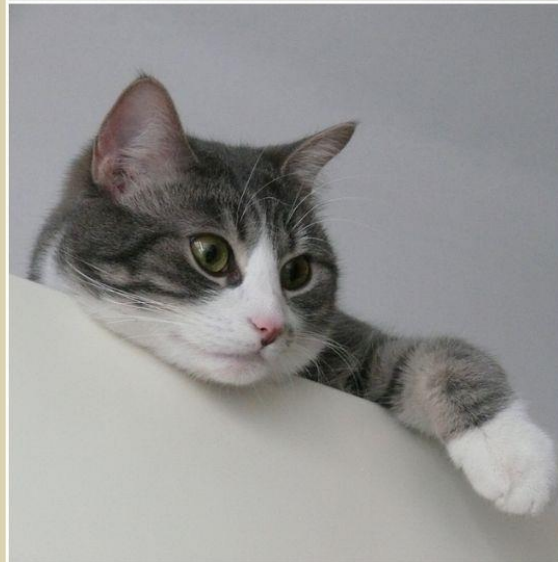

GEN

L	M	M	G	V	S	D
				01	02	03
04	05	06	07	08	09	10
11	12	13	14	15	16	17
18	19	20	21	22	23	24
25	26	27	28	29	30	31